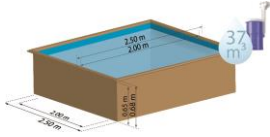

Solera de hormigón opcional
Optional concrete slab

PALETIZADO 1 PALLET 1

Unidades Units	1
Medida madera Wood Size /Medida complemento Complement Size	200 X 120 X 60 cm / 47 X 30 X 70 cm
Volumen Volume	1,44 m³
Peso Weight	215 kg

PRODUCTOS COMPLEMENTARIOS COMPLEMENTARY PRODUCTS